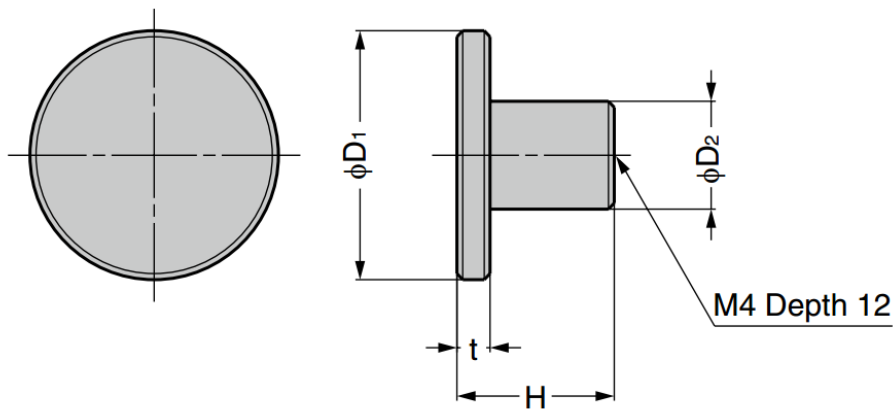

## GRS-38S Stainless Steel Knob

**Parts Included**

- Truss head screw M4x30 (SUS)

Part No.	Material	Finish
GRS-38S	Stainless Steel 304	Satin

## GEXSEL Aluminium Knob

**Parts Included**

- Truss head screw M4x25

Part No.	Material	Finish	D <sub>1</sub>	D <sub>2</sub>	H	t
GEXSEL20	Aluminium Alloy	Anodised	20	10	18	4
GEXSEL25			25	11	18.5	4.5
GEXSEL30			30	12	19	5
GEXSEL35			35	13		