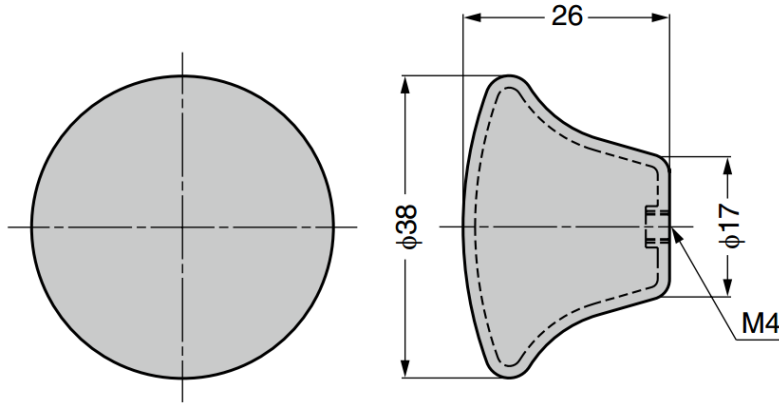

## GRS-38S Stainless Steel Knob

**Parts Included**

- Truss head screw M4x30 (SUS)

Part No.	Material	Finish
GRS-38S	Stainless Steel 304	Satin

## GEXSEL Aluminium Knob

**Parts Included**

- Truss head screw M4x25

Part No.	Material	Finish	D <sub>1</sub>	D <sub>2</sub>	H	t
GEXSEL20	Aluminium Alloy	Anodised	20	10	18	4
GEXSEL25			25	11	18.5	4.5
GEXSEL30			30	12	19	5
GEXSEL35			35	13		